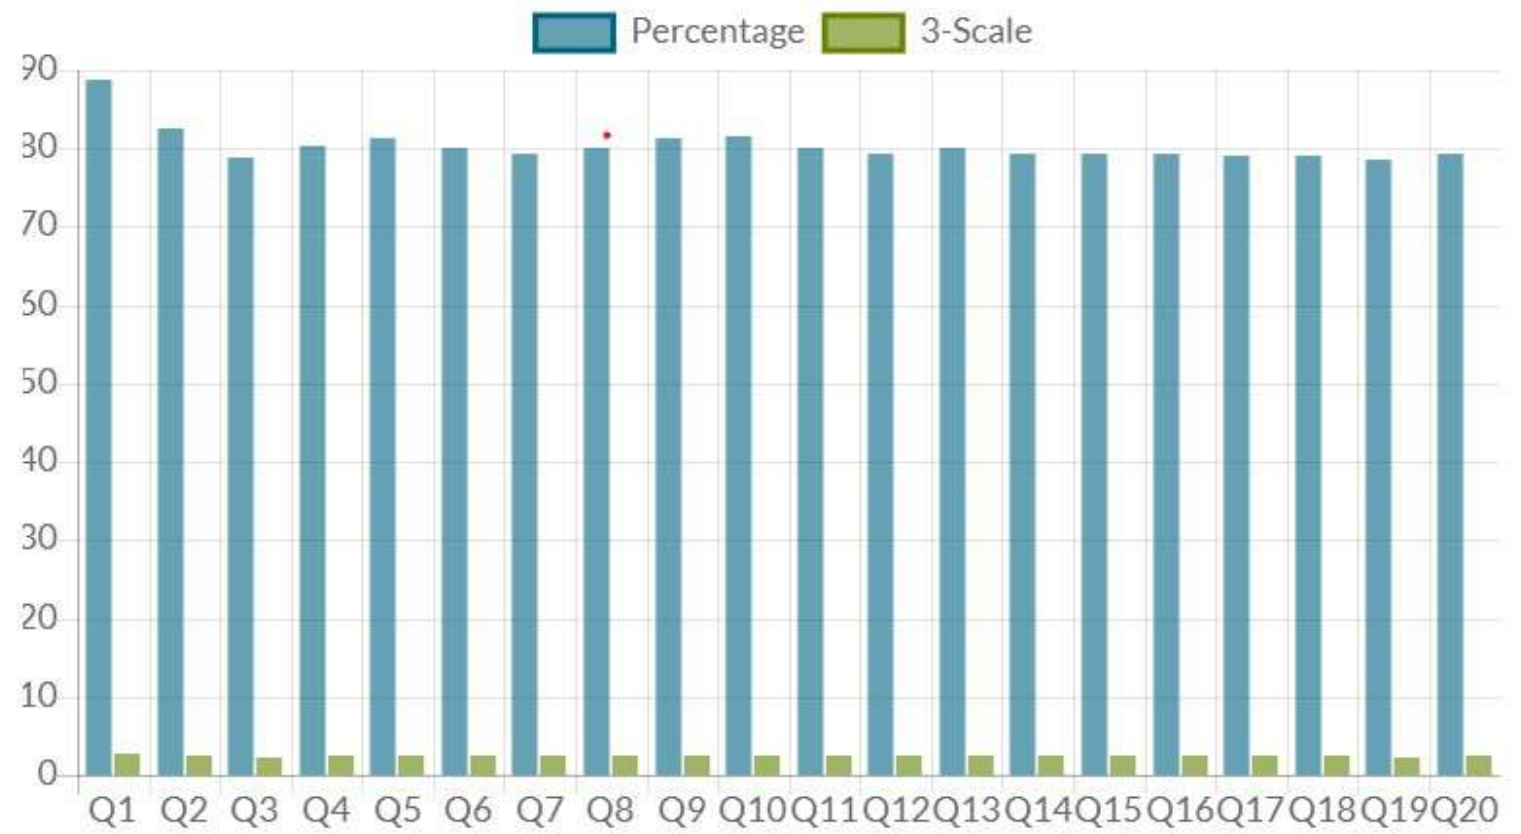

STUDENTS FEEDBACK- Charts

From : 07/01/2022 , To : 11/02/2023

FACULTY FEEDBACK- Charts

X

From : 07/01/2022 , To : 11/02/2023

EMPLOYER FEEDBACK- Charts

X

From : 07/01/2022 , To : 11/02/2023

ALUMNI FEEDBACK- Charts

X

From : 07/01/2022 , To : 11/02/2023