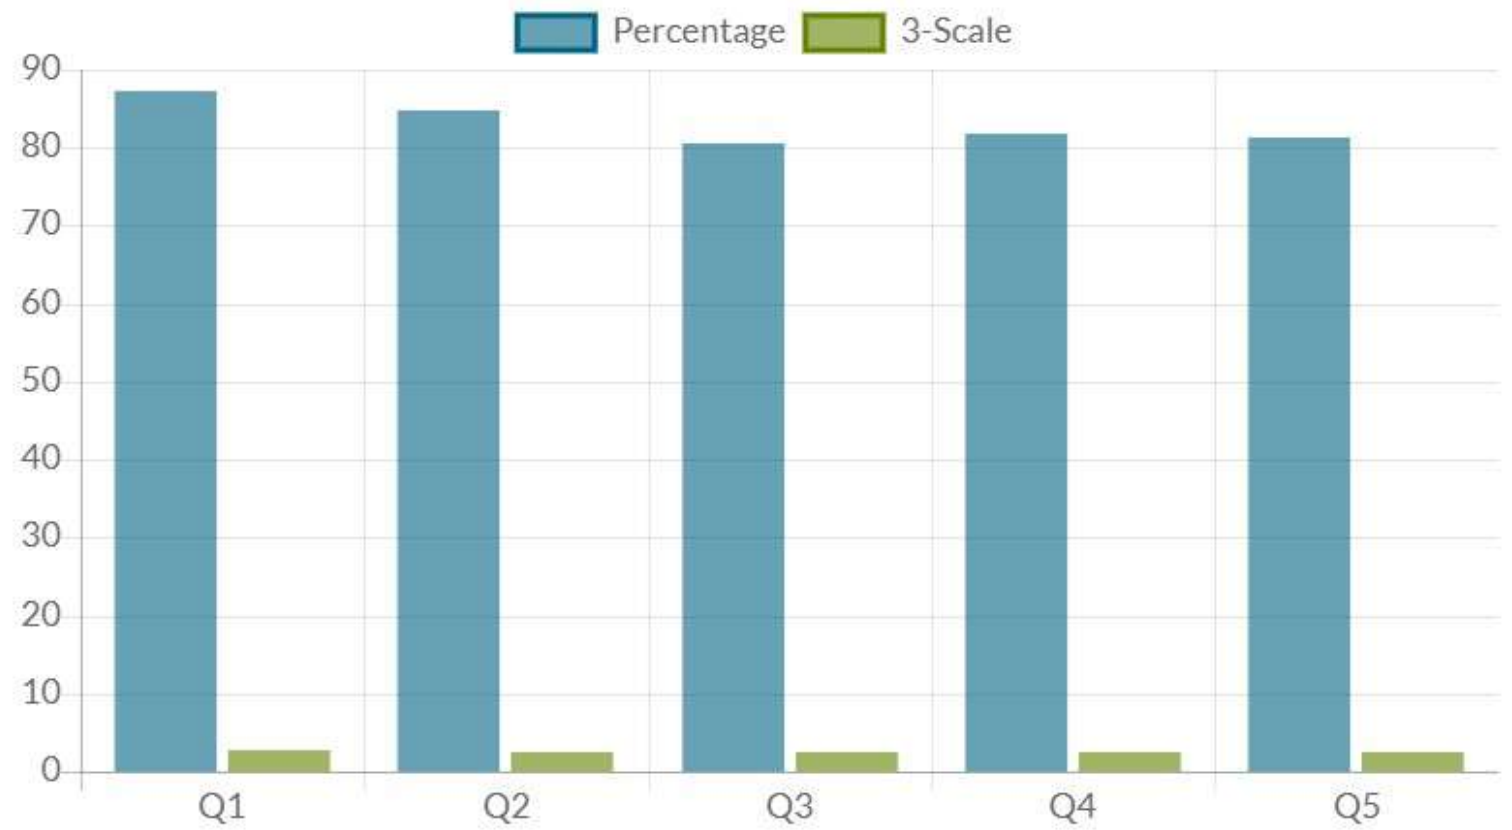

STUDENTS FEEDBACK- Charts

From : 07/01/2022 , To : 11/02/2023

FACULTY FEEDBACK- Charts

X

From : 07/01/2022 , To : 11/02/2023

EMPLOYER FEEDBACK- Charts

X

From : 07/01/2022 , To : 11/02/2023

ALUMNI FEEDBACK- Charts

X

From : 07/01/2022 , To : 11/02/2023