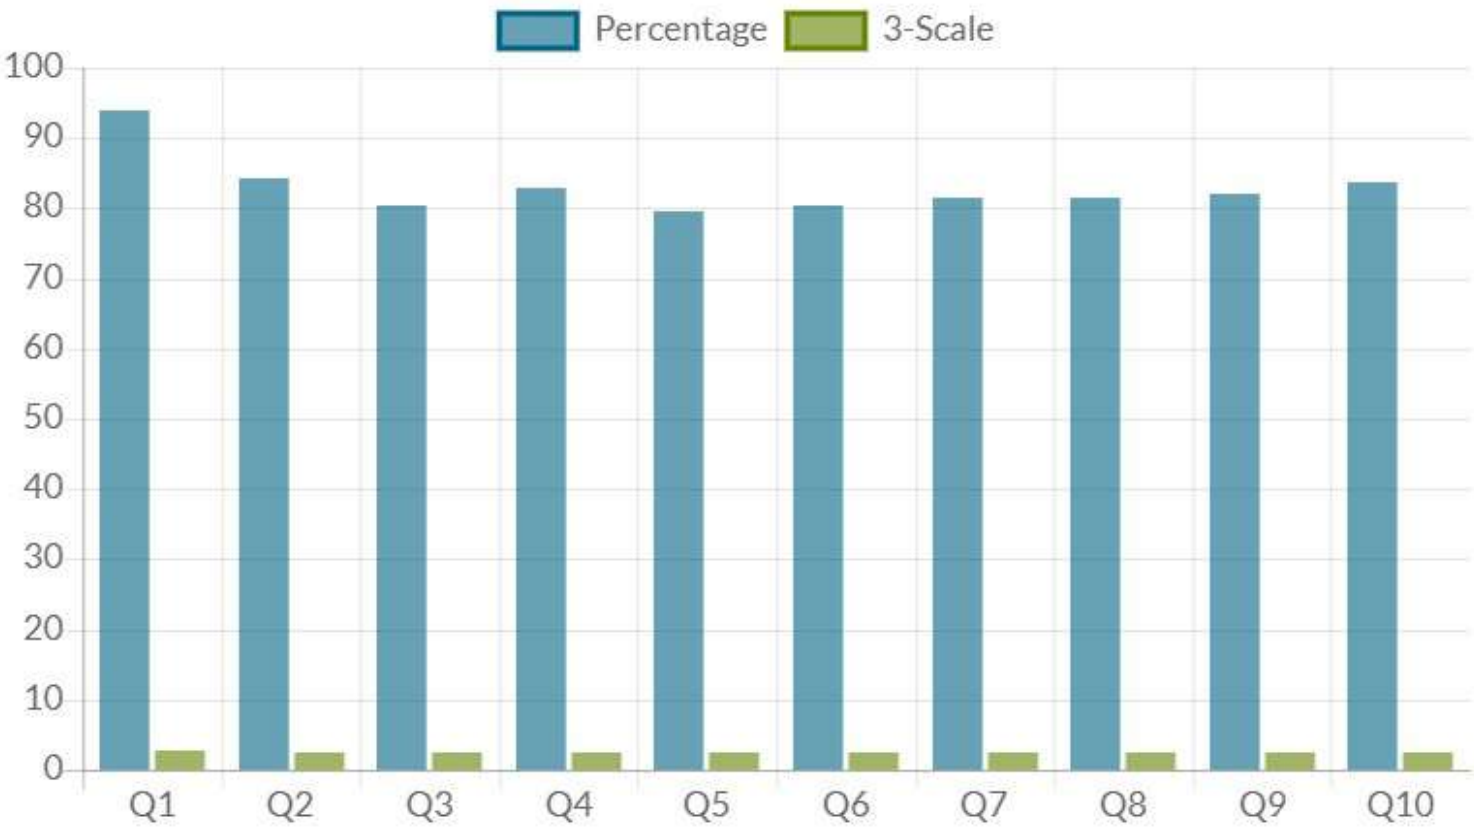

STUDENTS FEEDBACK- Charts

From : 07/01/2022 , To : 11/02/2023

FACULTY FEEDBACK- Charts

X

From : 07/01/2022 , To : 11/02/2023

EMPLOYER FEEDBACK- Charts

X

From : 07/01/2022 , To : 11/02/2023

ALUMNI FEEDBACK- Charts

X

From : 07/01/2022 , To : 11/02/2023